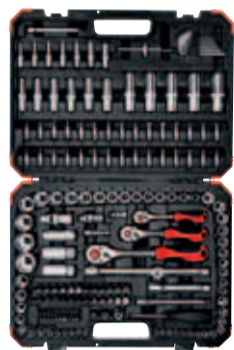

GEDOREF
172-Piece Socket Set
• Model: Red
• Includes 1/2", 3/8" and 1/4" sizes (367805)

Save 700
3299
per set